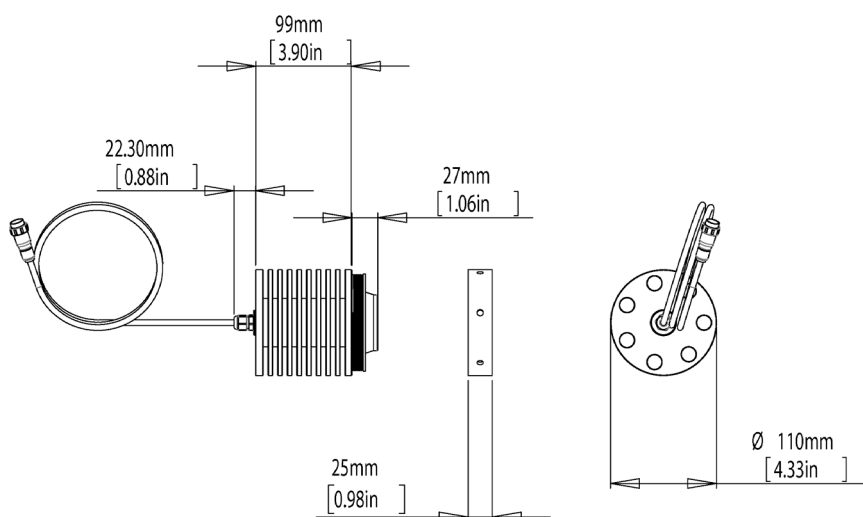

EOS SY Series - Full Color Change

TRX802

SY RETROFIT UNDERWATER LED LIGHT
(FOR UPGRADE OF HID OR OTHER LED WELD-IN UNDERWATER LED LIGHTING SYSTEMS)

| | |
|-------------------------|---|
| Part Number | 60-0259 |
| Available Colors | Full Color Change (RGBW) |
| Lumens | 18,000 |
| Fixture Lumens (White) | 8,000 |
| Number & Type Of LED | White - 24 x 10W, Green - 24 x 3W, Blue - 24 x 3W, Red - 32 x 3W |
| LED Power - HICOB Array | Yes |
| Typical LED Life | 50,000+ Hours |
| Warranty | 3 Years* |
| User Control Options | Lumishore Controller (2203i or 2204i) DMX Controller (3rd Party) |

* Subject to commissioning review

EOS SY Series - Full Color Change

TRX802

SY RETROFIT UNDERWATER LED LIGHT
(FOR UPGRADE OF HID OR OTHER LED WELD-IN UNDERWATER LED LIGHTING SYSTEMS)

TECHNICAL

| | |
|-------------------------------------|--|
| Driver | Multi-Channel External Driver |
| Supply Voltage Range | 90 - 250 V AC (24 V DC option also available) |
| Max Current Draw (AC) | 0.6 A |
| Surge Protection | Yes (3,000V) |
| ATRB (Automatic Thermal Roll-Back) | Yes |
| Low Voltage Protection | Automatic Voltage Roll-Back Control, and Low Voltage Cut-Out |
| Auto Power Control | Yes - Intelligent Multi-Channel Power Management |
| “Soft Start” Electronics Protection | Yes |
| Reverse Polarity Protection | Yes |
| In Rush Current Protection | Yes |
| Power Line Noise Suppression | Yes |
| Communication Protocol | Lumi-DMX (DMX-512, and RDMX Compatible) |

PHYSICAL

| | |
|---------------------------------|---|
| Beam Angle | 110° |
| Water Ingress Protection Rating | IP68 |
| Light Diameter | 110mm (4.33") |
| Shaft Length | 99mm (3.90") |
| Construction | Light Body: Anodized Aluminum (5083), Adaptor Ring: Stainless Steel (316L)* |
| Weight | 2 Kg |
| Light Cable Length | 3m (9'8") Standard |